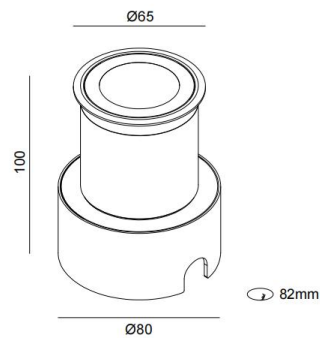

Luminaire

IP67 for outdoor purpose
crossing: No
Warranty: 5 Years

The photograph may not match the reference exactly. Please read the product description to identify the finish.