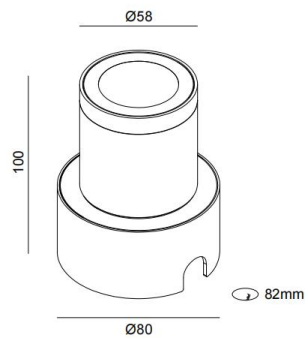

Luminaire

IP67 for outdoor purpose
crossing: No
Warranty: 5 Years

The photograph may not match the reference exactly. Please read the product description to identify the finish.